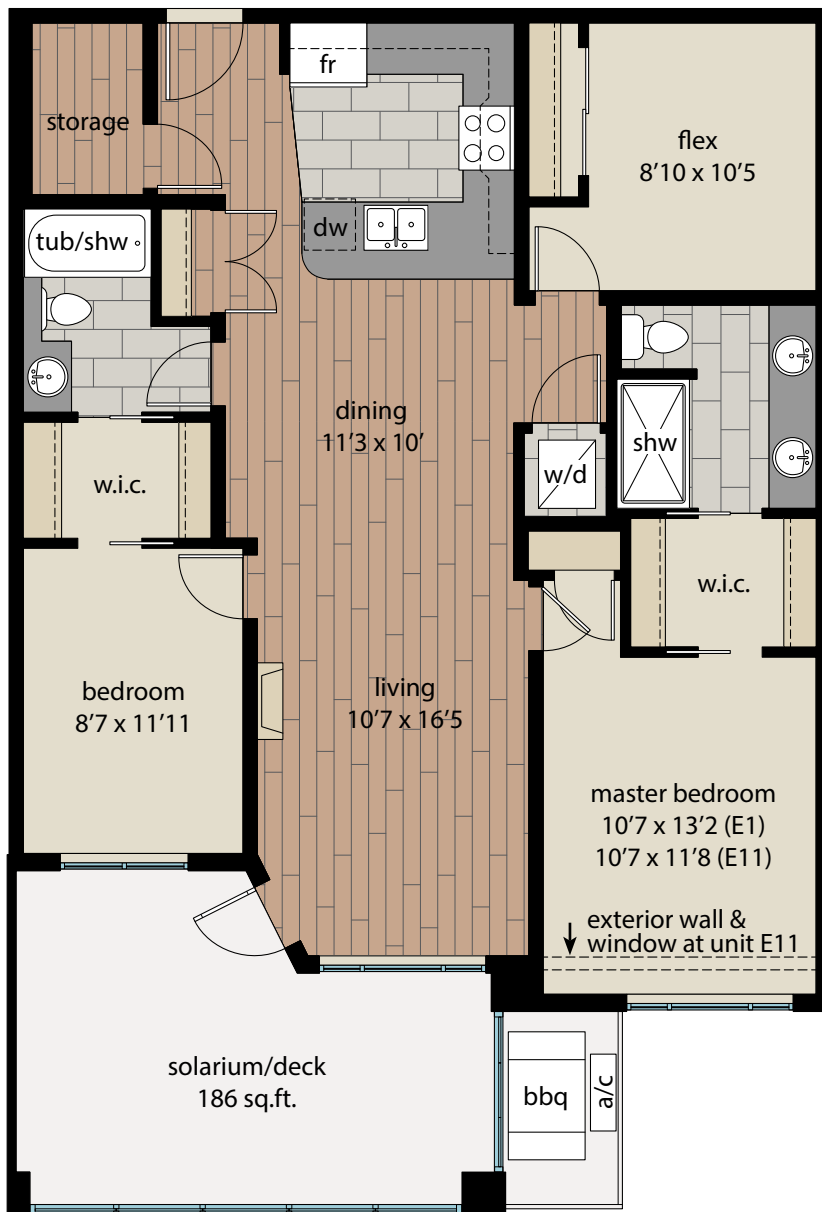

Style
E1&11

2 Bedroom + Flex + Storage

Livable: 1351 ~ 1369 sq.ft.

Suite (E1) 1183 sq.ft. + Solarium/deck 186 sq.ft.

Suite (E11) 1165 sq.ft. + Solarium/deck 186 sq.ft.

Solarium
Balcony

Air
Conditioning

Extra Wide
2 Car Parking

Huge Storage
Garage

Natural Gas
Range/BBQ