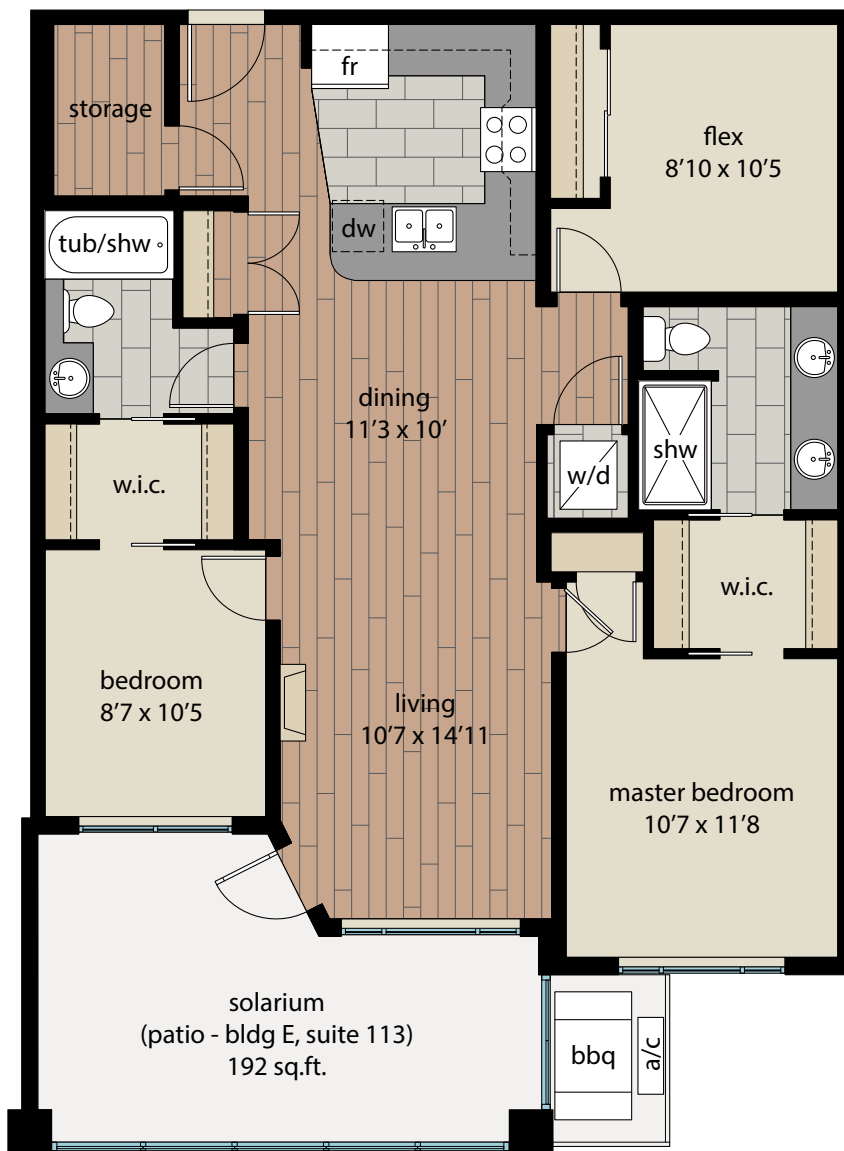

Style
E13

2 Bedroom + Flex + Storage

Livable: 1327 sq.ft.

Suite 1135 sq.ft. + Solarium/deck 192 sq.ft.

Solarium
Balcony

Air
Conditioning

Extra Wide
2 Car Parking

Huge Storage
Garage

Natural Gas
Range/BBQ