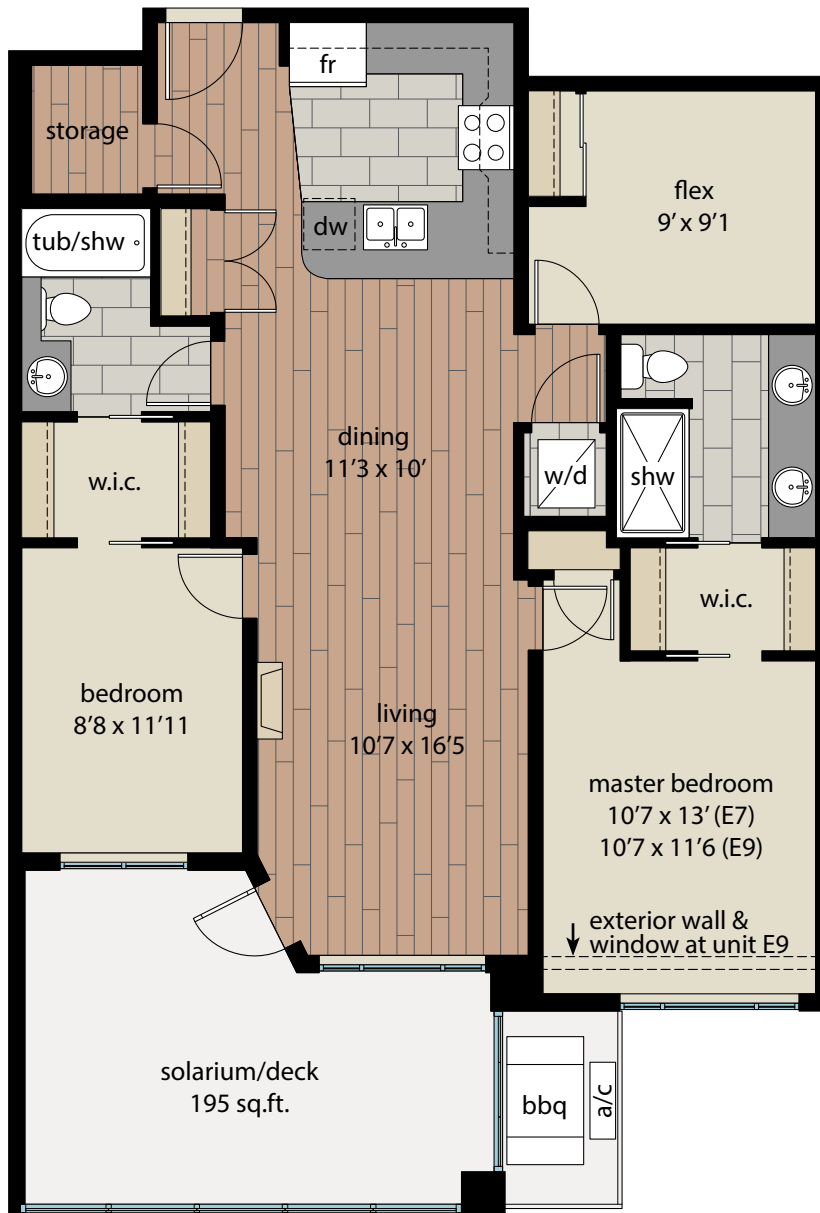

Style  
E7&9

# 2 Bedroom + Flex + Storage

Livable: 1318 ~ 1338 sq.ft.

Suite (E7) 1143 sq.ft. + Solarium/deck 195 sq.ft.

Suite (E9) 1123 sq.ft. + Solarium/deck 195 sq.ft.

Solarium  
Balcony

Air  
Conditioning

Extra Wide  
2 Car Parking