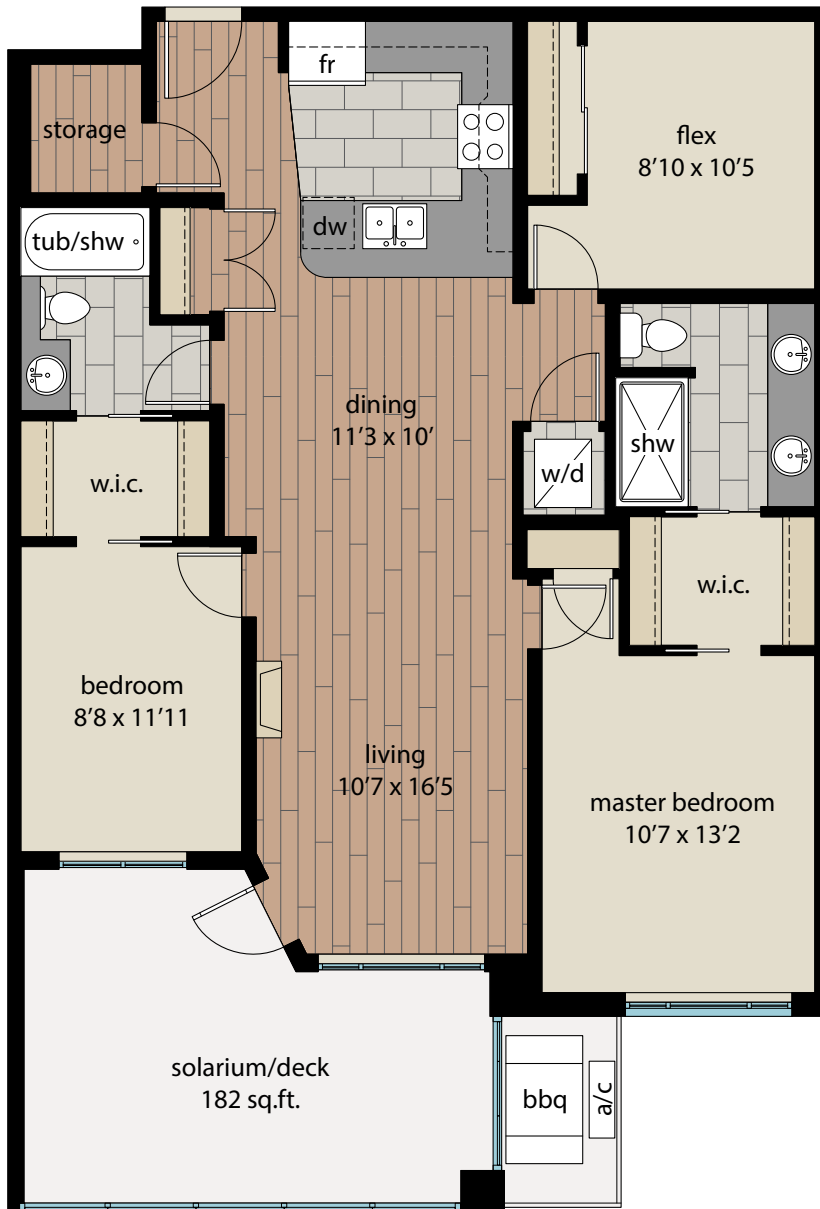

Style
E5

2 Bedroom + Flex + Storage

Livable: 1356 sq.ft.

Suite 1174 sq.ft. + Solarium/deck 182 sq.ft.

Solarium
Balcony

Air
Conditioning

Extra Wide
2 Car Parking

Huge Storage
Garage

Natural Gas
Range/BBQ